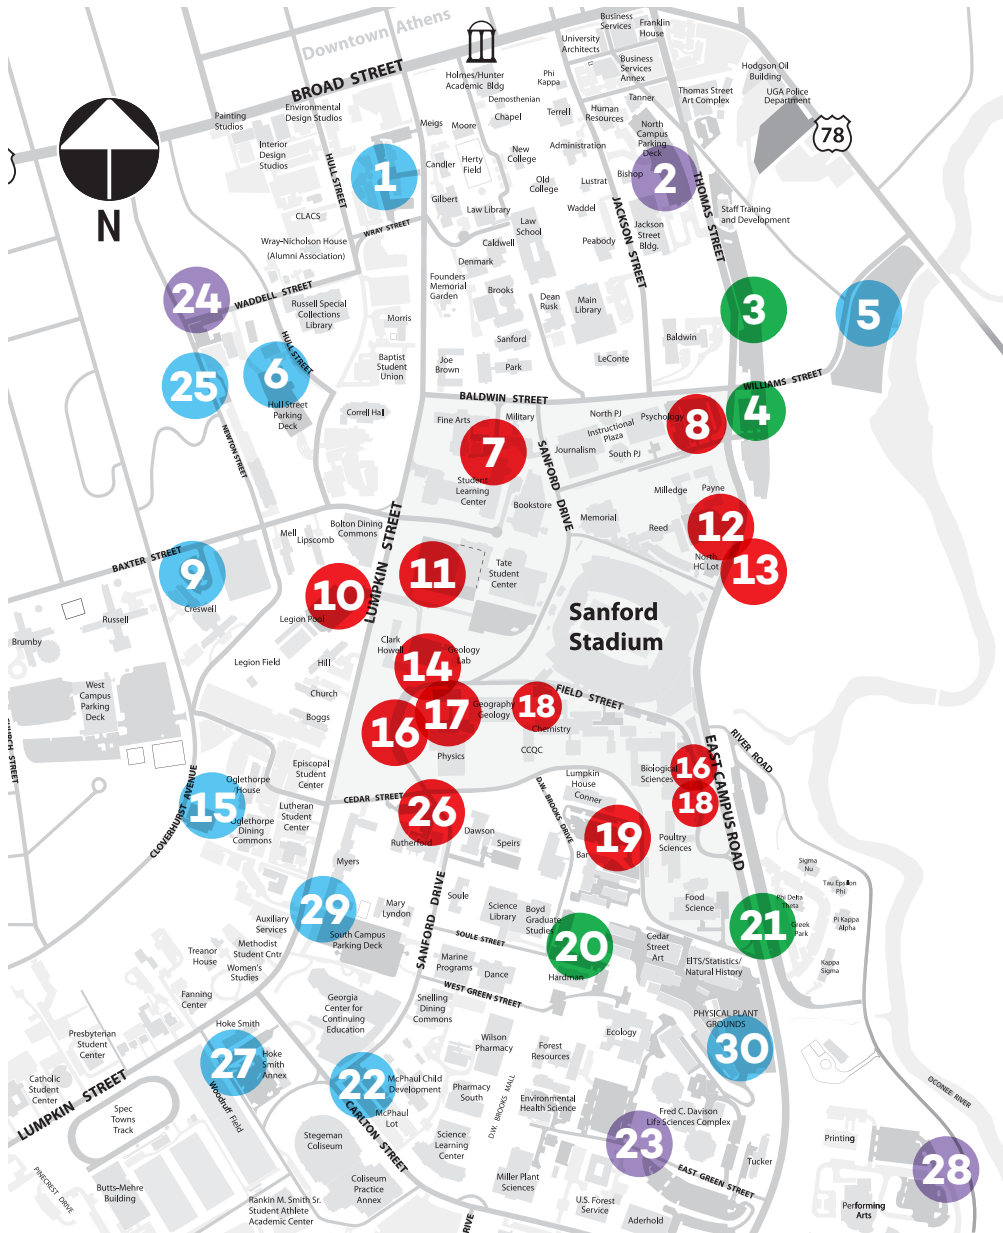

2025 Sanford Stadium Parking Map

Contribution Minimum: \$5,000

Lot/Number
Clark Howell (14)
Conner (19)
Field Street (16)
Field Street Reserved (18)
Fine Arts (7)
Legion (10)
North Handicapped Lot (13)
Physics (17)
Psychology/Journalism (8)
Reed Hall (12)
Rutherford (26)
Tate Center Deck (11)

Contribution Minimum: \$4,000

Lot/Number
East Campus (21)
Hardman Hall (20)
North Railroad (3)
South Railroad (4)

Contribution Minimum: \$3,000

Lot/Number
Cloverhurst (15)
Creswell (9)
Energy Plant (25)
Hoke Smith (27)
McPhaul (22)
North Wray Street (1)
South Deck (29)
STEM Deck (30)
Hull Street Deck (6)
Williams Street (5)

Contribution Minimum: \$2,500

Lot/Number
East Green Street (23)
Newton Street (24)
North Deck (2)
Printing Lot (28)